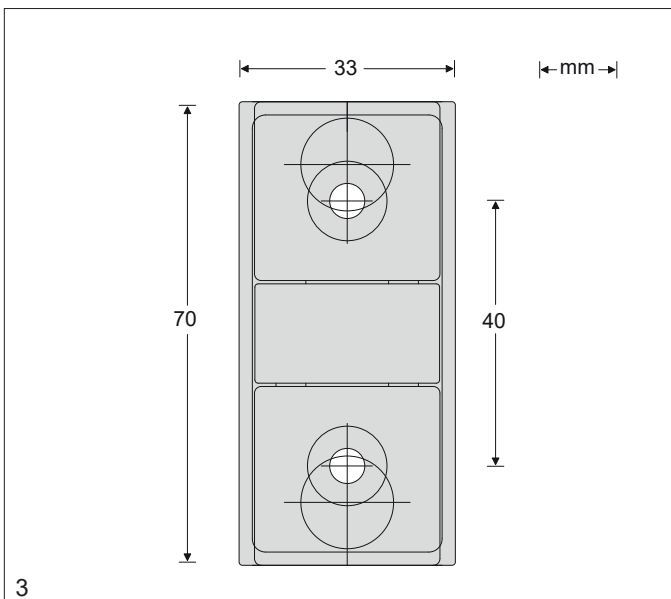

KWS ErgoSystem® A100
Handtuchhalter, schwenkbar / Towel holder, swiveling

82.8460.00002..

KWS ErgoSystem® A100
Handtuchhalter, schwenkbar / Towel holder, swiveling

82.8460.00002..