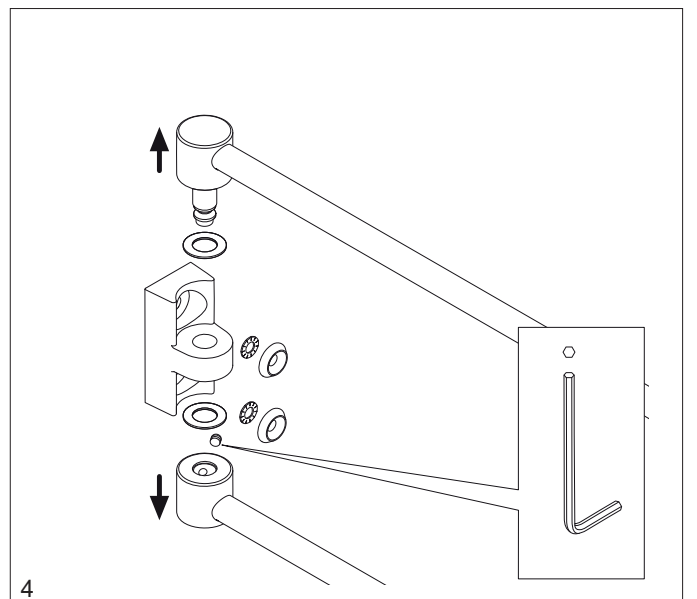

KWS ErgoSystem® A100
Handtuchhalter, schwenkbar / Towel holder, swiveling

82.8460.00002..

KWS ErgoSystem® A100
Handtuchhalter, schwenkbar / Towel holder, swiveling

82.8460.00002..