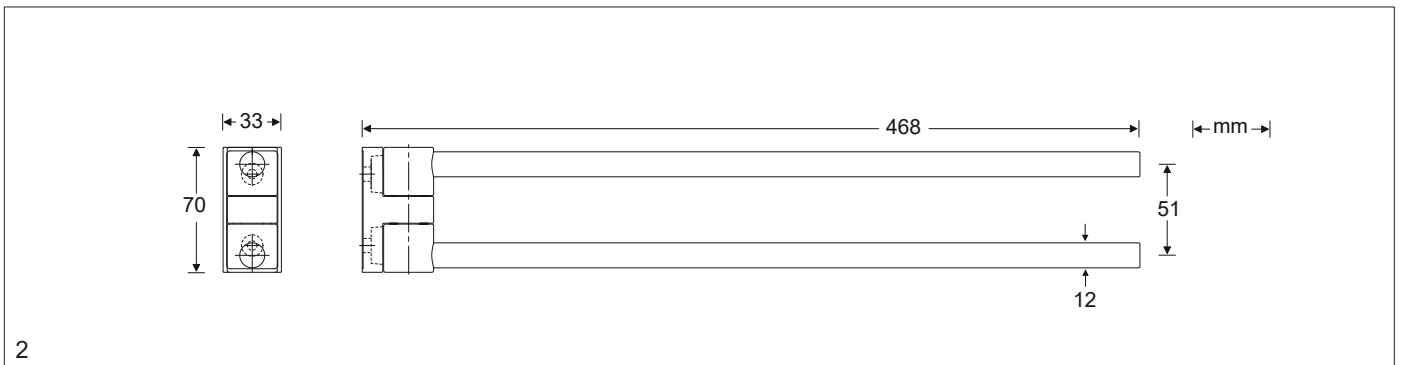

KWS ErgoSystem® A100
Handtuchhalter, schwenkbar / Towel holder, swiveling

82.8460.00002..

KWS ErgoSystem® A100
Handtuchhalter, schwenkbar / Towel holder, swiveling

82.8460.00002..