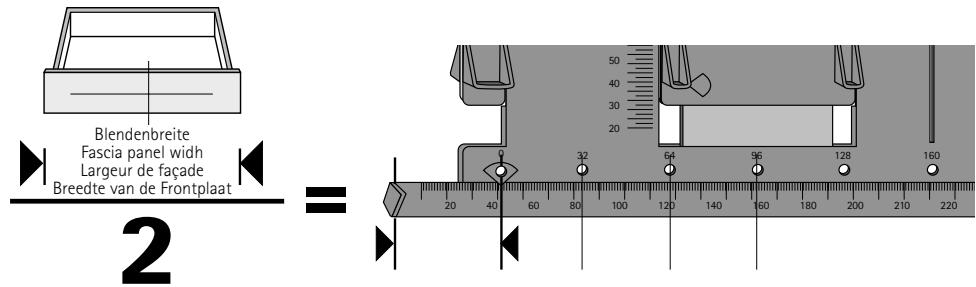

Abstand Blendenseitenkante bis zur Befestigungsbohrung des Knopfes (min. 10 mm / max. 334 mm)
Distance from drawer front side edge to knob fixing hole (min. 10 mm / max. 334 mm)

Distance du chant latéral de bandeau au perçage de fixation du bouton (min. 10 mm / max. 334 mm)
Afstand zijkant van het front tot de bevestigingsboring van de knop (min. 10 mm / max. 334 mm)

Einstellung Seiten-Positionierung
Setting for side positioning
Réglage positionnement latéral
Instelling zijdelingse positionering