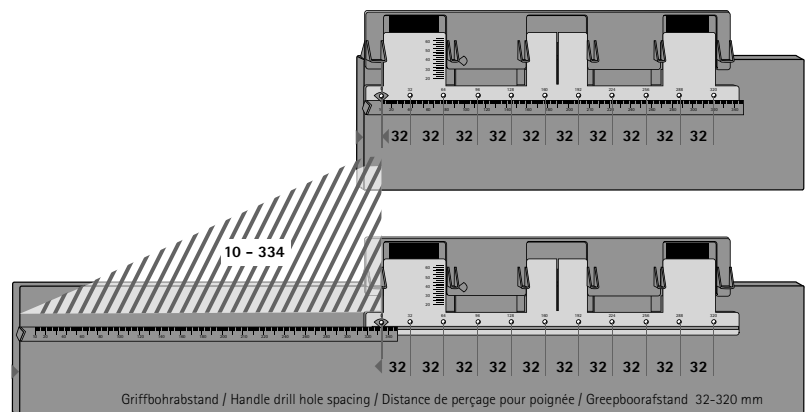

Berechnungsformeln
Calculations formulae
Formules de calcul
Berekeningsformules

Seiten-Positionierung für einen Griff
Side positioning for a handle
Positionnement latéral pour une poignée
Zijdellingse positionering voor een greep

Abstand Blendenseitenkante bis zur ersten Befestigungsbohrung des Griffes (min. 10 mm / max. 334 mm)
Distance from drawer front side edge to first fixing hole of handle (min. 10 mm / max. 334 mm)

Distance du chant latéral de bandeau au perçage de fixation de la poignée (min. 10 mm / max. 334 mm)
Afstand zijkant van het front tot de eerste bevestigingsboring van de greep (min. 10 mm / max. 334 mm)

Seiten-Positionierung für einen Knopf
Side positioning for a knob
Positionnement latéral pour un bouton
Zijdellingse positionering voor een knop

Abstand Blendenseitenkante bis zur Befestigungsbohrung des Knopfes (min. 10 mm / max. 334 mm)
Distance from drawer front side edge to knob fixing hole (min. 10 mm / max. 334 mm)

Distance du chant latéral de bandeau au perçage de fixation du bouton (min. 10 mm / max. 334 mm)
Afstand zijkant van het front tot de bevestigingsboring van de knop (min. 10 mm / max. 334 mm)

Einstellung Seiten-Positionierung
Setting for side positioning
Réglage positionnement latéral
Instelling zijdelingse positionering