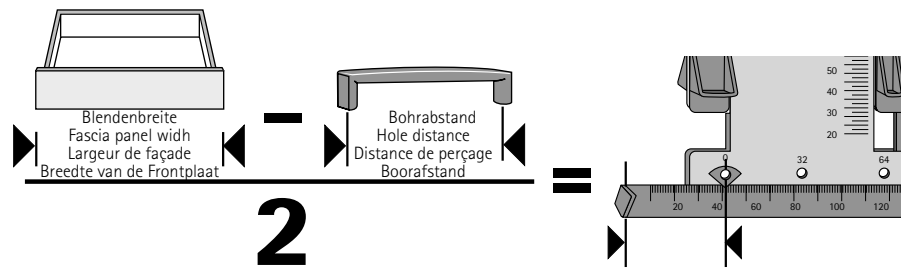

Berechnungsformeln
Calculations formulae
Formules de calcul
Berekeningsformules

Seiten-Positionierung für einen Griff
Side positioning for a handle
Positionnement latéral pour une poignée
Zijdellingse positionering voor een greep

Abstand Blendenseitenkante bis zur ersten Befestigungsbohrung des Griffes (min. 10 mm / max. 334 mm)
Distance from drawer front side edge to first fixing hole of handle (min. 10 mm / max. 334 mm)

Distance du chant latéral de bandeau au perçage de fixation de la poignée (min. 10 mm / max. 334 mm)
Afstand zijkant van het front tot de eerste bevestigingsboring van de greep (min. 10 mm / max. 334 mm)

Seiten-Positionierung für einen Knopf
Side positioning for a knob
Positionnement latéral pour un bouton
Zijdellingse positionering voor een knop