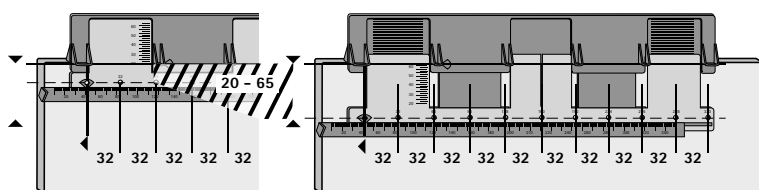

- Griffe (Bohrabstand von 32-320 mm)
- Knöpfe

Einstellbereiche:

- Abstand Blendenseitenkante bis zur ersten Befestigungsbohrung des Griffes 10-334 mm
- Abstand Blendener-/Blendenunterkante bis zur Griffposition 20-65 mm

Adjustable, two-dimensional hole marking template for fast, accurate marking of System 32 hole patterns for

- Handles (Hole spacing of 32-320 mm)
- Knobs

Range of adjustment:

- Distance from drawer front side edge to first fixing hole of handle 10 - 334 mm
- Distance from drawer front top/bottom edge to position of handle 20 - 65 mm

Gabarit de centrage réglable sur 2 dimensions pour un marquage rapide et précis des positions de perçage en système 32 pour

- Poignées (distance de perçage de 32-320 mm)
- Boutons

Plage de réglage :

- Distance du chant latéral de bandeau au perçage de fixation de la poignée 10-334 mm
- Distance chant supérieur/inférieur de bandeau à la position de poignée 20-65 mm

Tweedimensioneel afstelbare centreermal voor de snelle en precieze markering van de boorposities in het Systeem 32 voor

- Grepen (boorafstand van 32-320 mm)
- Knoppen

Afstelbereiken:

- Afstand zijkant van de frontplaat tot de eerste bevestigingsbooring van de greep 10-334 mm
- Afstand boven-/onderkant van de frontplaat tot de greeppositie 20-65 mm

0 048 771 1

Einstellung Höhen-Positionierung
Setting for height positioning
Réglage positionnement en hauteur
Instelling hoogtepositionering