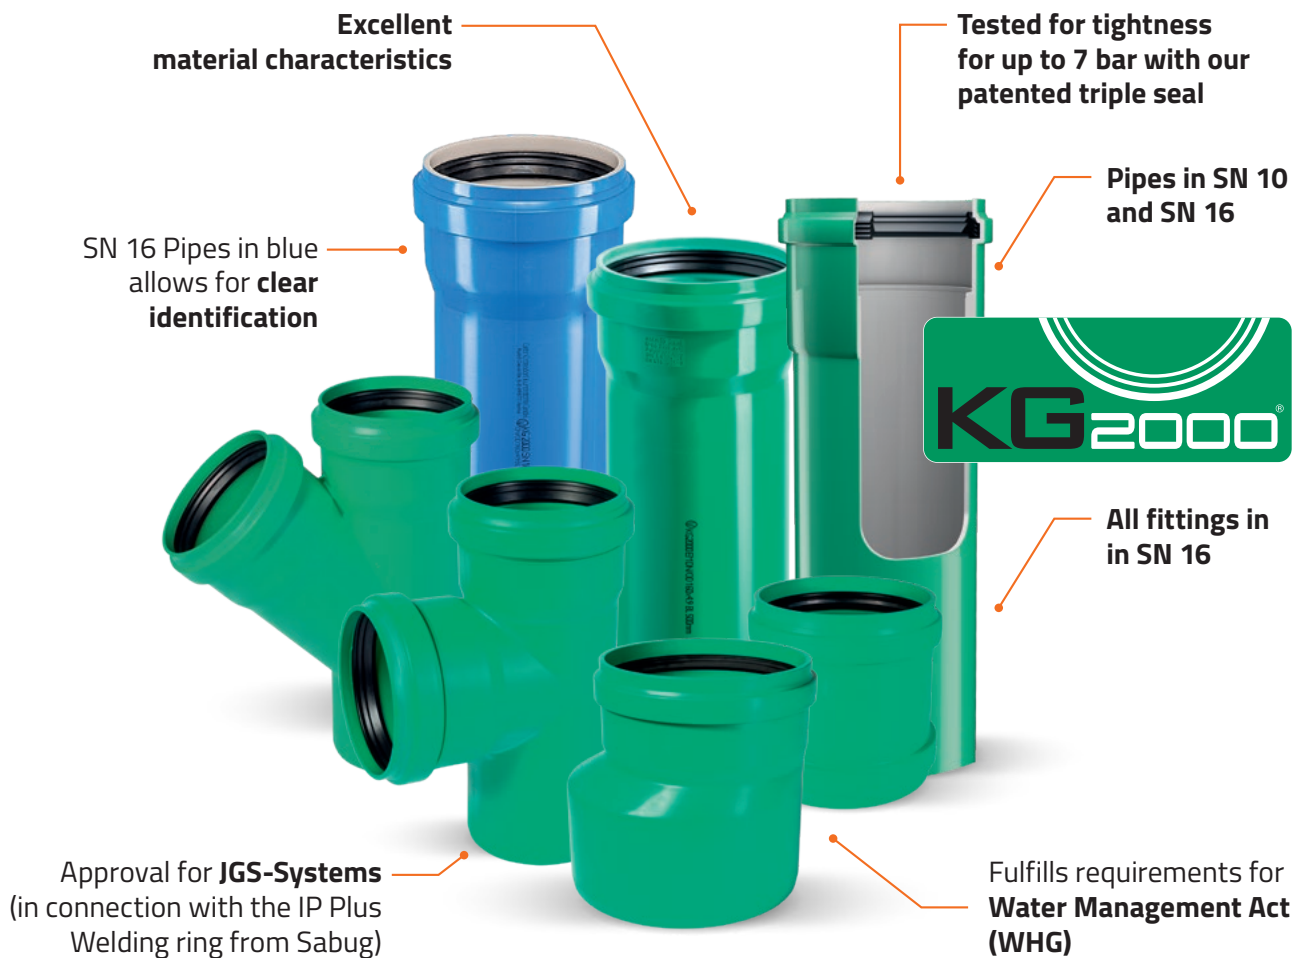

KG2000: A powerful and modern system according to DIN EN 14758-1!

Would you like to know more?
We would be happy to advise you!
You may find all technical data and certificates at:

www.ostendorf-kunststoffe.com