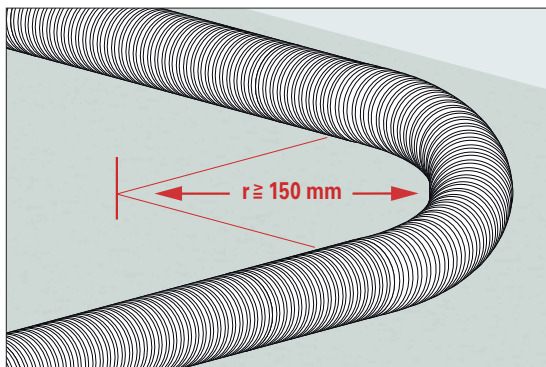

Montageanleitung / Mounting instructions

profi-air® classic Rohr profi-air® classic pipe

3

4.1

4.2