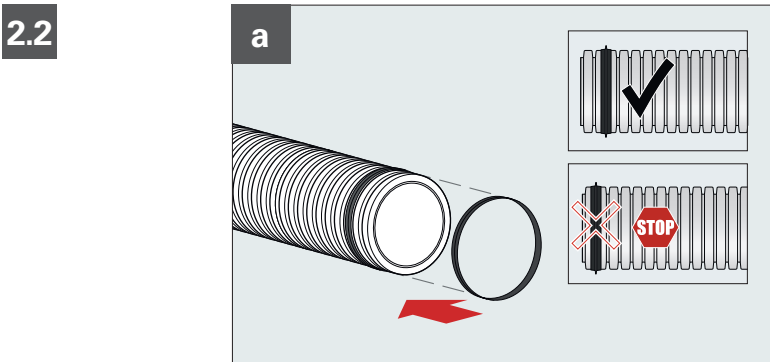

Montageanleitung / Mounting instructions

profi-air® classic Rohr profi-air® classic pipe

3

4.1

4.2