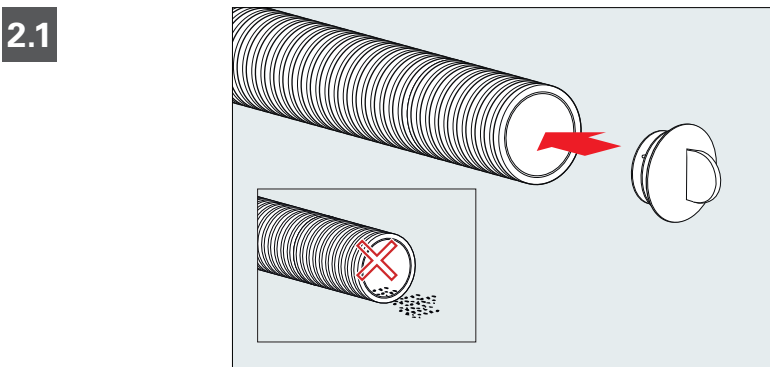

Montageanleitung / Mounting instructions

profi-air® classic Rohr profi-air® classic pipe

3

4.1

4.2