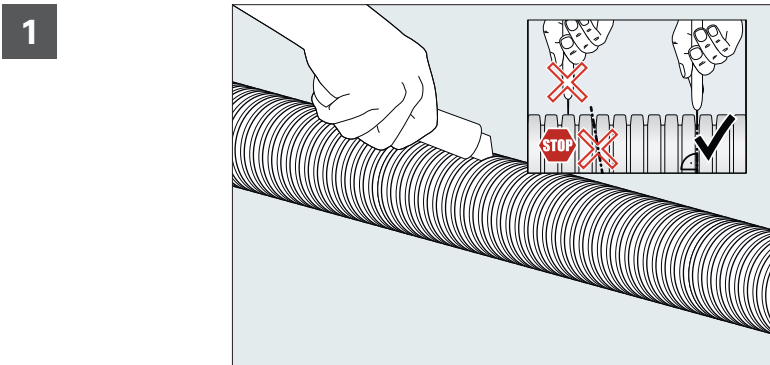

Montageanleitung / Mounting instructions

profi-air® classic Rohr profi-air® classic pipe

3

4.1

4.2