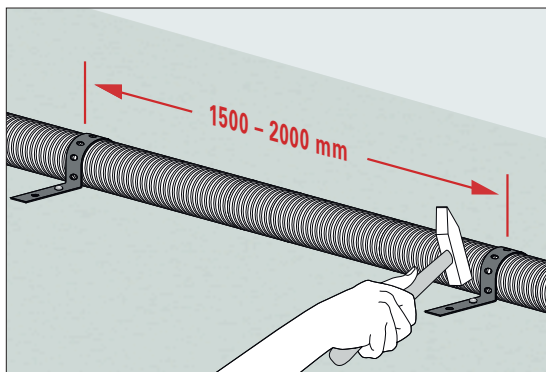

Montageanleitung / Mounting instructions

profi-air® classic Rohr profi-air® classic pipe

3

4.1

4.2